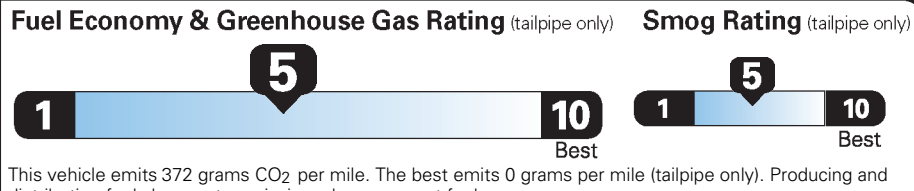

(MSRP)

EPA DOT Fuel Economy and Environment

Gasoline Vehicle

Fuel Economy

24 MPG
combined city/hwy

21 city

28 highway

4.2 gallons per 100 miles

Small SUVs range from 16 to 120 MPG. The best vehicle rates 136 MPGe.

You spend **\$1,000** more in fuel costs over 5 years compared to the average new vehicle.

Annual fuel cost **\$1,700**

Actual results will vary for many reasons, including driving conditions and how you drive and maintain your vehicle. The average new vehicle gets 27 MPG and costs \$7,500 to fuel over 5 years. Cost estimates are based on 15,000 miles per year at \$2.70 per gallon. MPGe is miles per gasoline gallon equivalent. Vehicle emissions are a significant cause of climate change and smog.