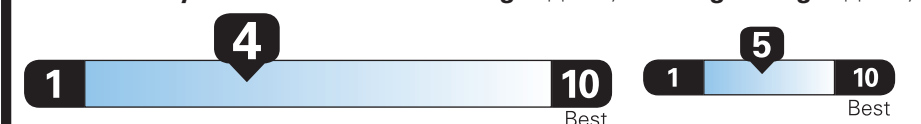

Fuel Economy & Greenhouse Gas Rating (tailpipe only) Smog Rating (tailpipe only)

This vehicle emits 451 grams CO₂ per mile. The best emits 0 grams per mile (tailpipe only). Producing and distributing fuel also create emissions; learn more at fueleconomy.gov.

Actual results will vary for many reasons, including driving conditions and how you drive and maintain your vehicle. The average new vehicle gets 27 MPG and costs $6,500 to fuel over 5 years. Cost estimates are based on 15,000 miles per year at $2.35 per gallon. MPGe is miles per gasoline gallon equivalent. Vehicle emissions are a significant cause of climate change and smog.

fueleconomy.gov

Calculate personalized estimates and compare vehicles

Smartphone QR Code™

GOVERNMENT 5-STAR SAFETY RATINGS

Overall Vehicle Score ★★★★★

Based on the combined ratings of frontal, side and rollover. Should ONLY be compared to other vehicles of similar size and weight.