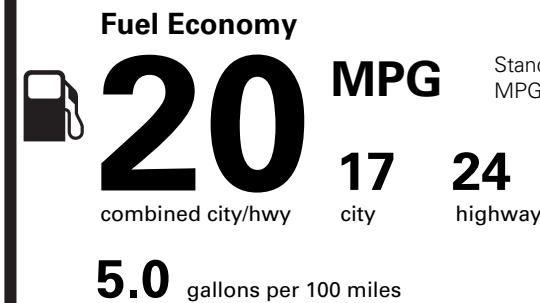

EPA DOT Fuel Economy and Environment

Gasoline Vehicle

Standard SUVs range from 14 to 105 MPG. The best vehicle rates 142 MPGe.

You spend **$2,250**

more in fuel costs over 5 years compared to the average new vehicle.

Annual fuel cost **$1,750**