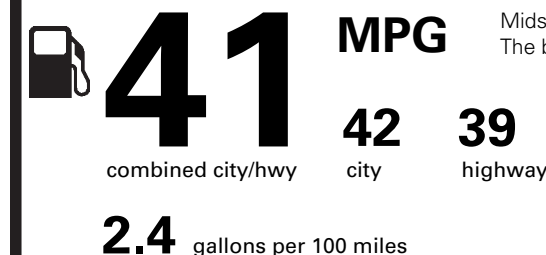

PRICE INFORMATION

BASE PRICE	\$42,500.00
TOTAL OPTIONS/OTHER	1,495.00
TOTAL VEHICLE & OPTIONS/OTHER	43,995.00
DESTINATION & DELIVERY	995.00

EPA DOT Fuel Economy and Environment

Gasoline Vehicle

Fuel Economy