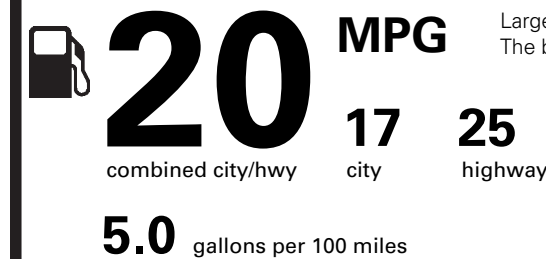

(MSRP)

PRICE INFORMATION

BASE PRICE	\$61,870.00
TOTAL OPTIONS/OTHER	3,790.00
TOTAL VEHICLE & OPTIONS/OTHER	65,660.00
DESTINATION & DELIVERY	995.00

(MSRP)

RAMP ONE	
CV51	
RAMP TWO	
CONVOY	
ITEM #:	42-L001 O/T 2
This label is affixed pursuant to the Federal Automobile Information Disclosure Act. Gasoline, License, and Title Fees, State and Local taxes are not included. Dealer installed options or accessories are not included unless listed above.	

EPA DOT Fuel Economy and Environment

Gasoline Vehicle

Fuel Economy

Large Cars range from 14 to 103 MPG. The best vehicle rates 136 MPGe.

You spend \$2,500

more in fuel costs over 5 years compared to the average new vehicle.