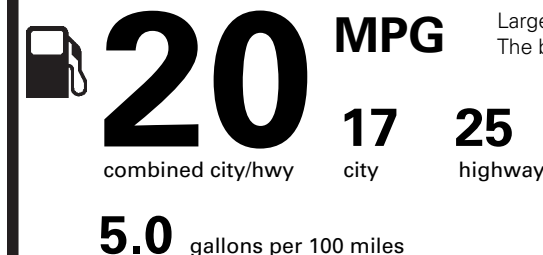

FUNCTIONAL

- 360 DEGREE CAMERA
- ACTIVE PARK ASSIST
- ADAPTIVE CRUISE CONTROL W/STOP-AND-GO
- ADAPTIVE STEERING
- ADAPTIVE SUSPENSION
- HEAD-UP DISPLAY
- LANE-KEEPING SYSTEM
- LINCOLN CONNECT - 4G MODEM W/WIFI CAPABILITY
- RAIN-SENSING WIPERS
- REVEL® AUDIO W/13-SPKRS
- SYNC3® W/ VOICE ACT NAV
- WINDSHIELD WIPER DE-ICER

SAFETY/SECURITY

- ADVANCETRAC ESC
- AIRBAGS-DRVR&PASS KNEE
- AIRBAGS-DUAL-STAGE FRONT
- AIRBAGS-SIDE IMPACT/SAFETY CANOPY SIDE AIR CURTAINS
- BLIND SPOT DETECTION W/CTA
- PERIMETER ALARM
- PERSONAL SAFETY SYSTEM™
- PRE-COLLISION ASSIST W/AEB
- TIRE PRESSURE MONITOR SYS

WARRANTY

- 4YR/50K MILE WARRANTY
- 4YR/50K PICKUPDELIVERY SVC
- 6YR/70K MI POWERTRAIN WARR

INCLUDED ON THIS VEHICLE

EQUIPMENT GROUP 300A

OPTIONAL EQUIPMENT/OTHER

LUXURY PACKAGE	4,750.00
.245/40R20 A/S	
.PREMIUM LED HEADLAMPS	
.SINGLE SLOT CD PLAYER	
.20" POL ALUM WHL W/DK TARNISH	
.REVEL ULTIMA AUDIO 19 SPEAKER	
HEATED REAR SEATS	NO CHARGE
30-WAY ACTIVE MOTION SEATS	1,500.00
CARGO NET	NO CHARGE
FRONT LICENSE PLATE BRACKET	NO CHARGE

PRICE INFORMATION

BASE PRICE	$61,870.00
TOTAL OPTIONS/OTHER	6,250.00
TOTAL VEHICLE & OPTIONS/OTHER	68,120.00
DESTINATION & DELIVERY	995.00

EPA DOT Fuel Economy and Environment

Gasoline Vehicle

Fuel Economy

Large Cars range from 14 to 111 MPG. The best vehicle rates 136 MPGe.

You spend **$2,500**

more in fuel costs over 5 years compared to the average new vehicle.

Annual fuel cost **$2,000**